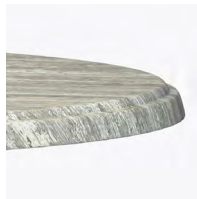

arezzo

Dining Table

kwalu®

Designed to Last®

arezzo

Dining Table

Kwalu's Arezzo Outdoor Tables are crafted to withstand the elements and maintain their pristine look. Choose from a number of optional table top designs for these round dining tables. An optional grommet – for use with base and Umbrella – is available.

Model: ARD1S

Features

Waterproof Outdoor UV Protected Frame
Special additive protects frame against the elements and damaging ultraviolet rays.

OG Edging
Tiered edging on the top adds character.

Different Sizes
Choose from 2 different sizes - 42" or 48" round.

Optional Wheelchair Height
Wheelchair height base is available and is optional.

Optional Umbrella Grommet
Optional center grommet for use with base and a wide selection of umbrella colors, also optional, is available.